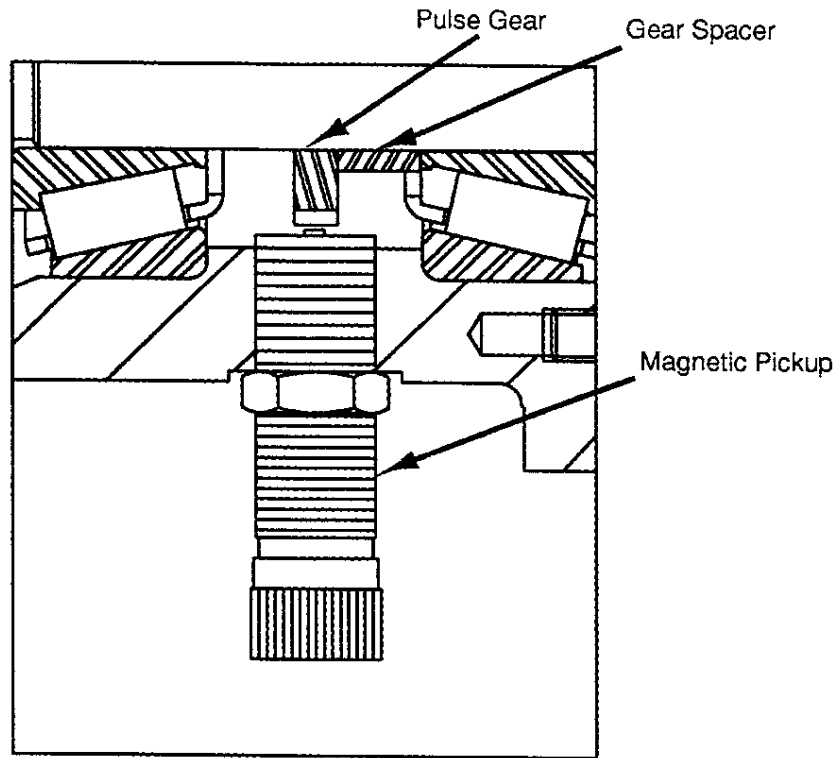

## Installation Diagram and Parts List

	RE-16	RE-20	RE-50
Pulse Gear	161690	201570	501330
Gear Spacer	161700	201580	N/A
Magnetic Pickup	710000	710000	710000

2350 Del Monte P O Box 835  
West Sacramento CA 95691